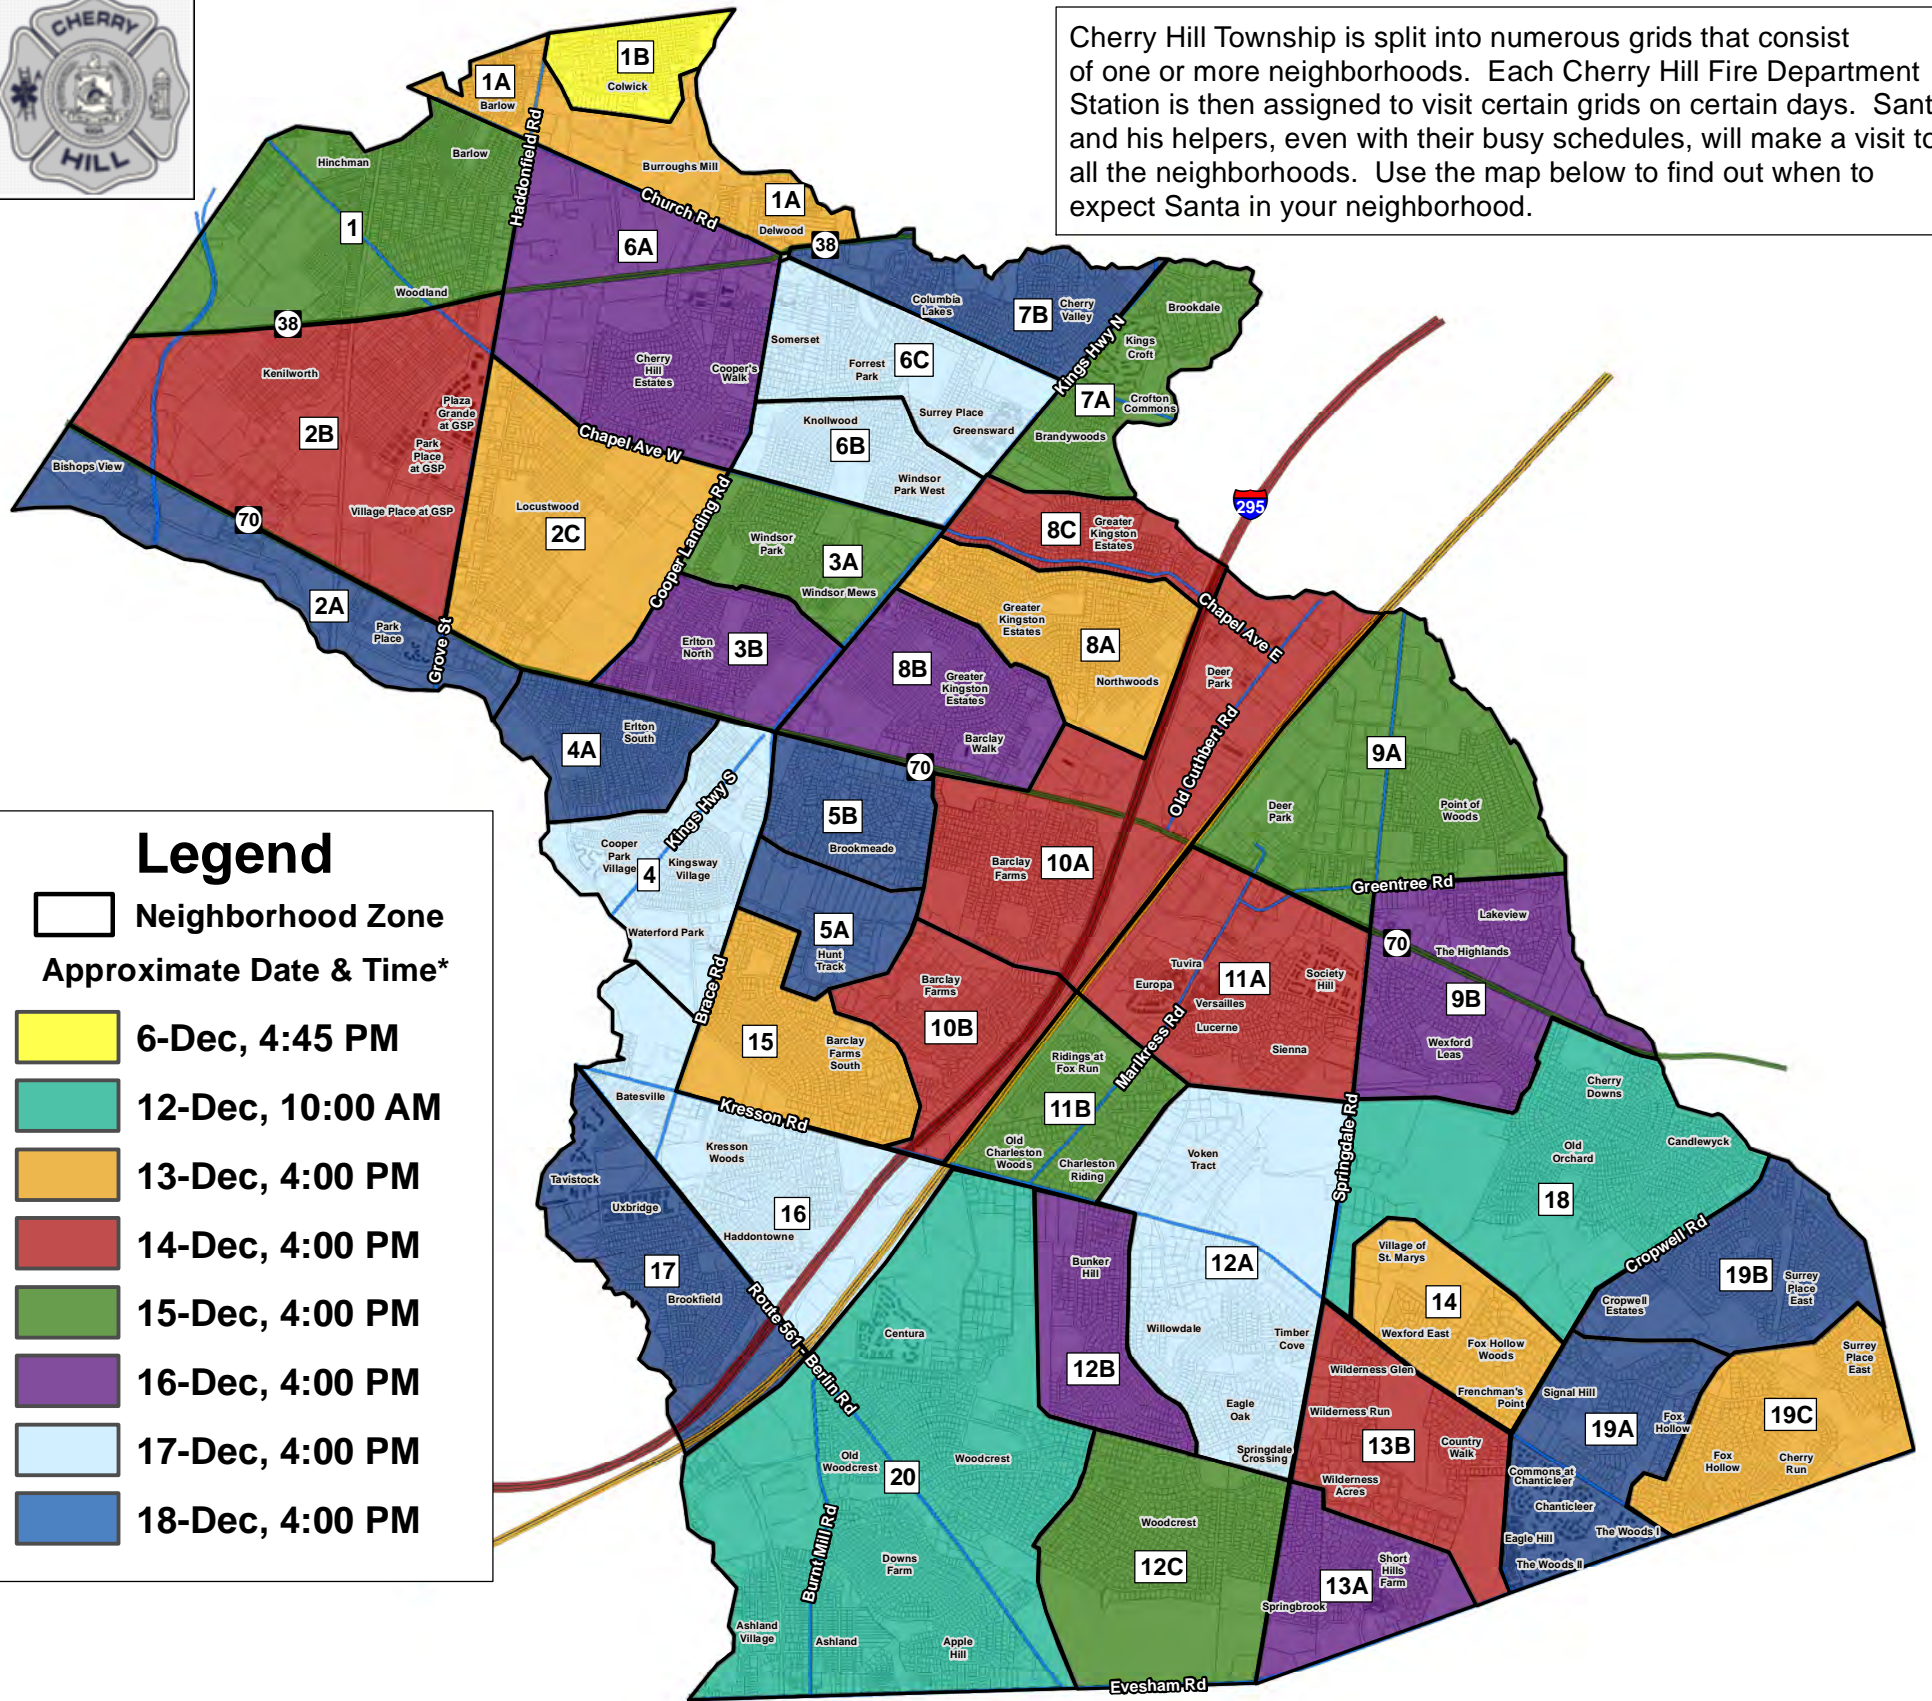

Cherry Hill Fire Department Santa Neighborhood Zones 2020

Cherry Hill Township is split into numerous grids that consist of one or more neighborhoods. Each Cherry Hill Fire Department Station is then assigned to visit certain grids on certain days. Santa and his helpers, even with their busy schedules, will make a visit to all the neighborhoods. Use the map below to find out when to expect Santa in your neighborhood.